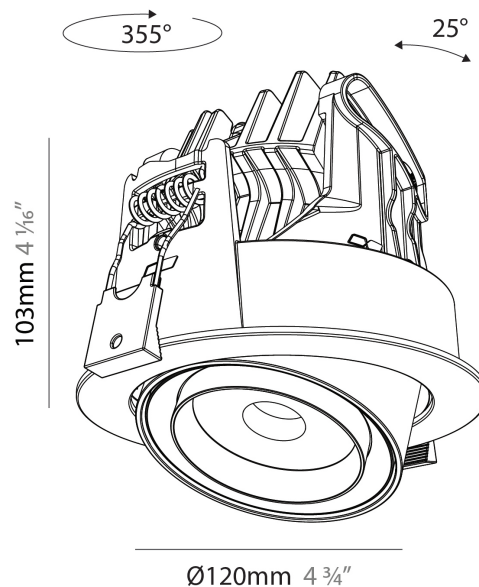

GENERAL

Series: Centriq
Subseries: Centriq Round Flex Adjustable
Brand: Prolicht
Division: Architectural
Mounting Type: Recessed
Mounting Location: Ceiling
Subcategory: Spots

PHYSICAL

Shape: Cylinder
Diameter (mm): 120
Diameter (in): 4 ¾
Height (mm): 105
Height (in): 4 ¼
Min. Recessing Depth (mm): 120
Min. Recessing Depth (in): 4 ¾
Light Distribution: Adjustable / Direct
Weight (kg): 0.666
Fixture Finish: SSR / BKV / CWI / CRY / HAB / LAG / UFT / ITA / RUA / RUR / MIC / FTG / MYG / TWT / LOD / PUS / FRO / FUP / KIA / POP / BLS / SPG / MEY / GOH / GUM / CHC / COM / ABZ / JAG / OBR / MOS / ROR
Fixture Material: Aluminum
Cut-out Measurements: Dia. 112mm / 4 7/16"

ELECTRICAL

Lamp Type: LED (Zhaga Standard)
Input Wattage (W): 8.2
Total Output Wattage (W): 7.3
Dimming: Dali Dimming
Driver Included: No
Driver Location: Remote
Driver Type: Constant Current - Universal
Driver Class: Class 2
Input Voltage (V): 120 - 277
Constant Current (MA): 200

LED

Color Temperature (°K): 2700-6500 Tunable White
Max. Delivered Lumen (lm): 391 - 451
Nominal Lumen (lm): 576 - 664
CRI: >90 CRI
Lamp Life (hrs): 50000

OPTICAL

Beam Angle: 14 - 46
Adjustability: Rotational 350° / Tilt 25°

RATINGS AND CERTIFICATIONS

Certified By: CSA Certified to UL and CSA Standards
IP rating: IP20